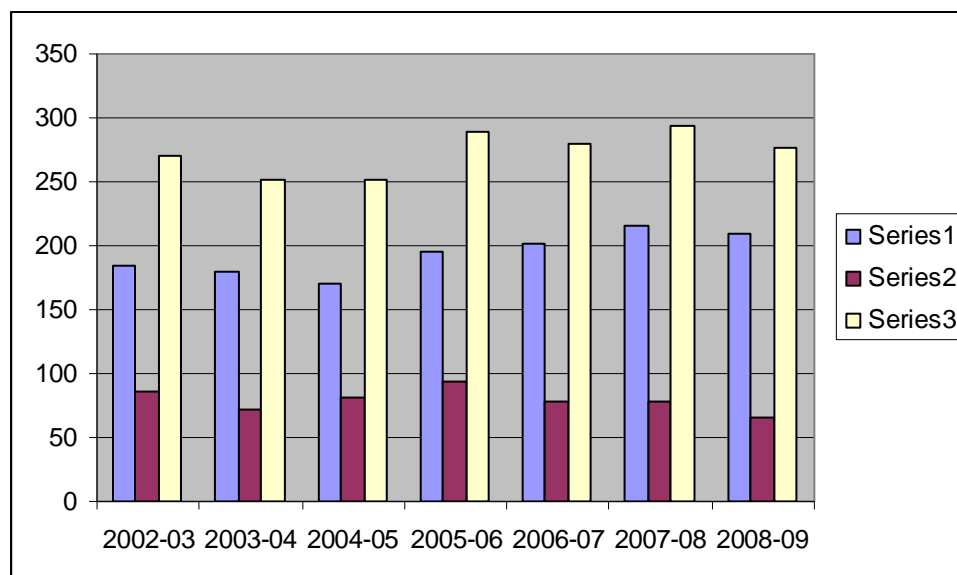

NO.OF ALL INDIA INTER UNIVERSITY PARTICIPATE STUDENTS:

Sr.No.	Year	Men	Women	Total
1	2002-03	185	86	271
2	2003-04	179	72	251
3	2004-05	170	82	252
4	2005-06	195	94	289
5	2006-07	201	78	279
6	2007-08	215	78	293
7	2008-09	210	66	276
	Total	1355	556	1911

No. of Participate State Inter University ASHWAMEDH Sports Meet:

Sr.No.	Year	Men	Women	Total
1	2002-03	57	48	105
2	2003-04	64	54	118
3	2004-05	64	62	126
4	2005-06	63	59	122
5	2006-07	58	50	108
6	2007-08	59	55	114
	Total	365	328	693